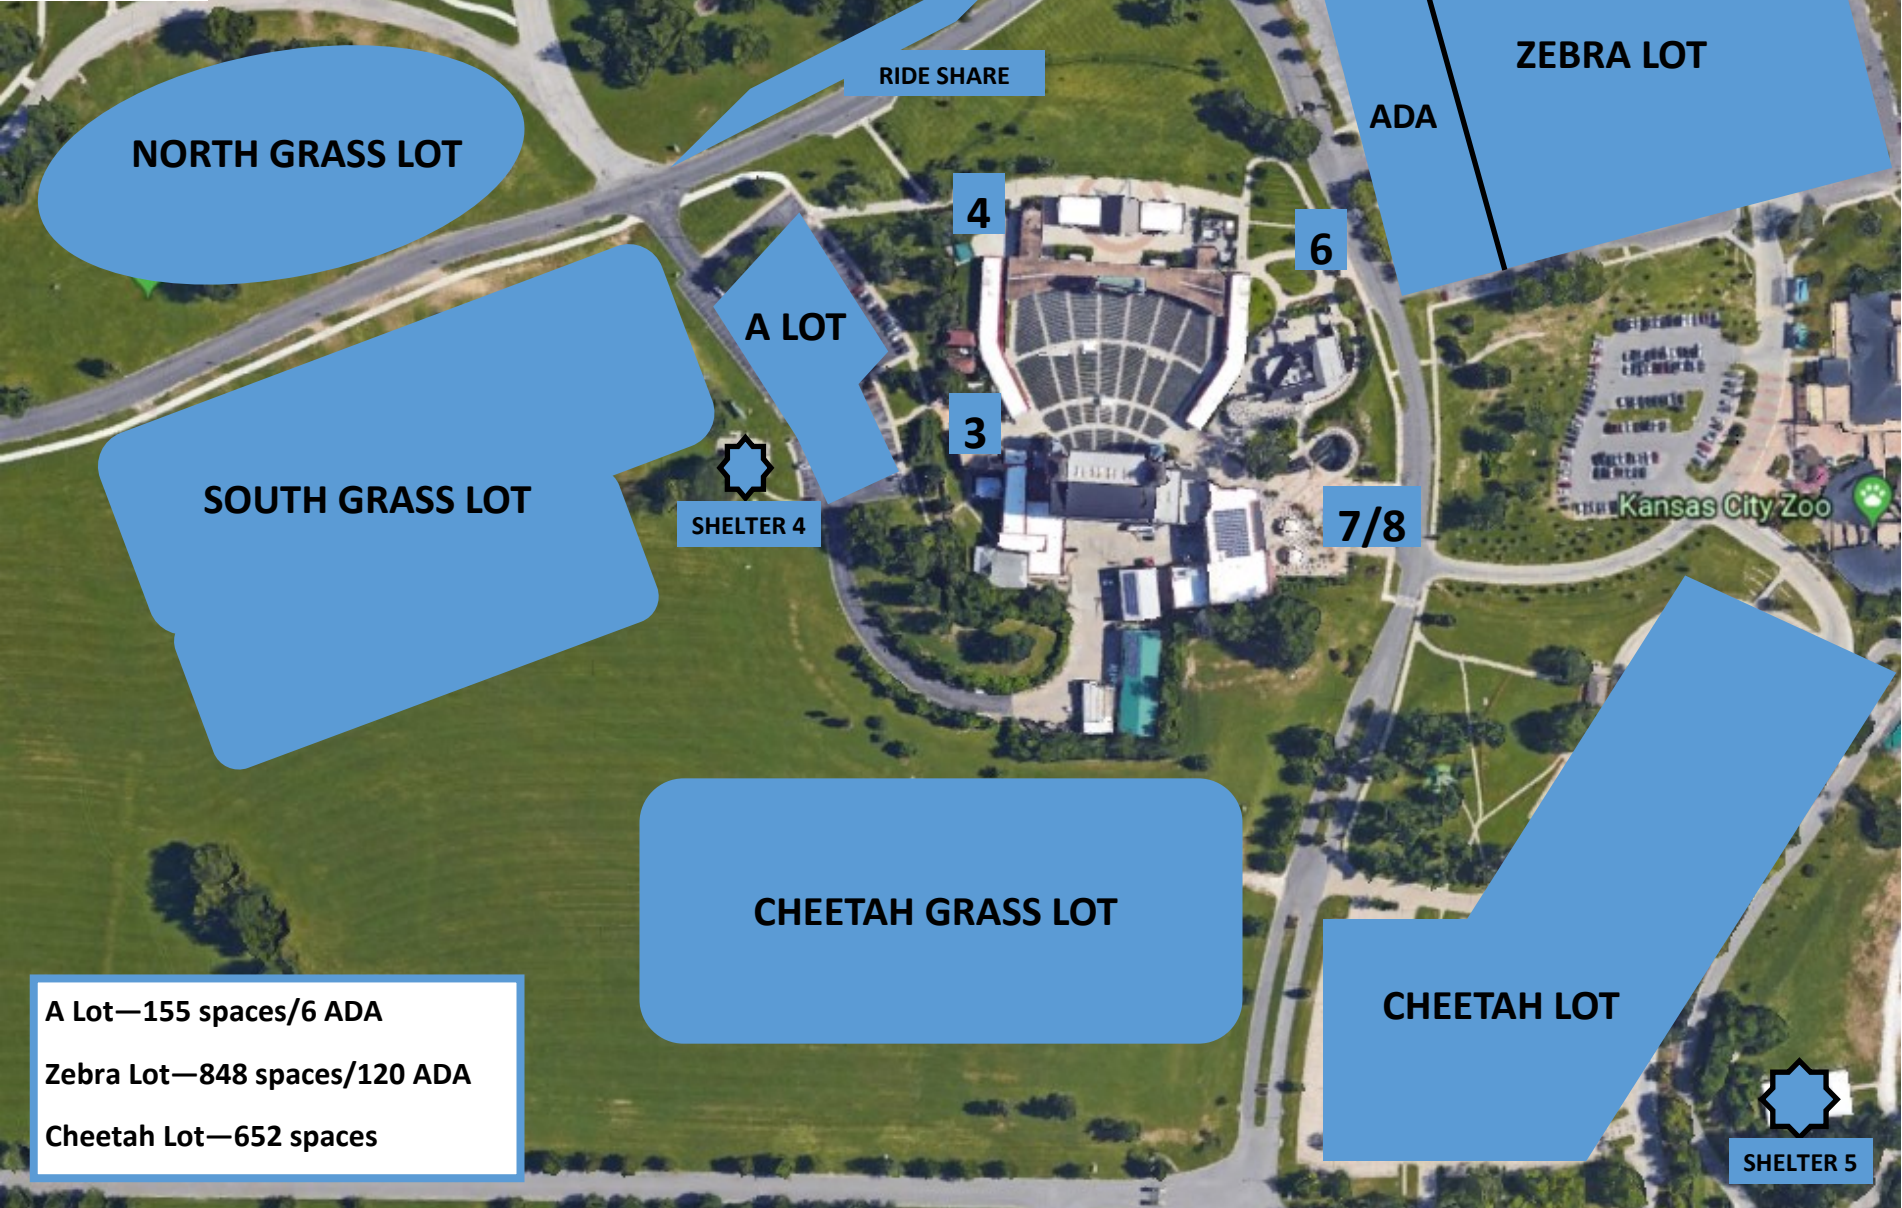

2023 Starlight Parking Map

NORTH GRASS LOT

SOUTH GRASS LOT

CHEETAH GRASS LOT

ZEBRA LOT

CHEETAH LOT

RIDE SHARE

ADA

A LOT

A Lot—155 spaces/6 ADA
Zebra Lot—848 spaces/120 ADA
Cheetah Lot—652 spaces

SHELTER 4

SHELTER 5

4

3

6

7/8