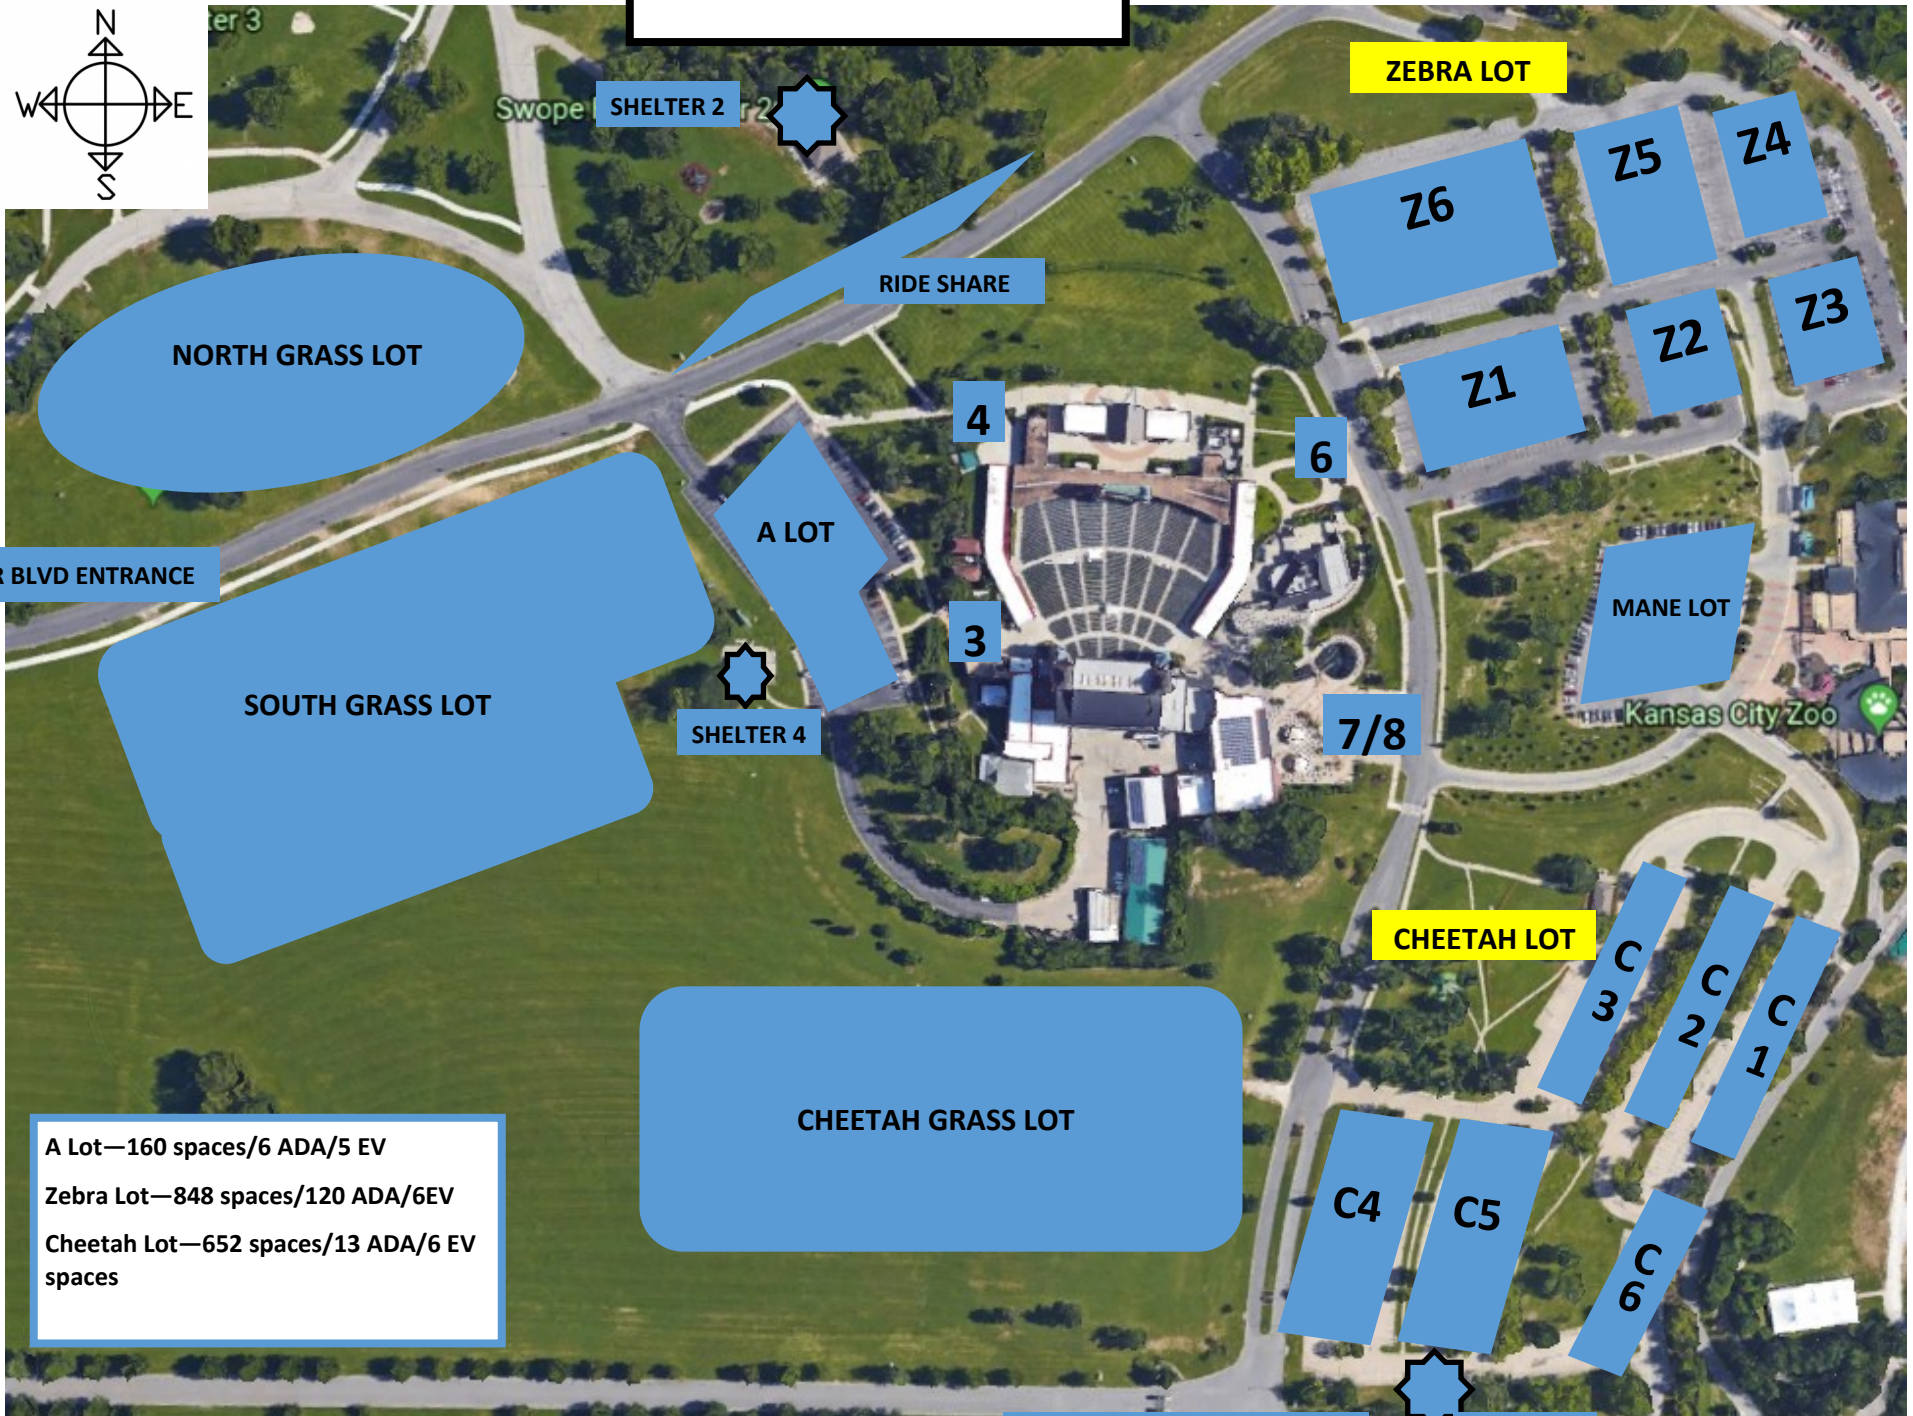

2023 Swope Park Parking Map

63RD STREET ENTRANCE

ZEBRA LOT

NORTH GRASS LOT

MEYER BLVD ENTRANCE

SOUTH GRASS LOT

RIDE SHARE

A LOT

Z6 Z5 Z4
Z1 Z2 Z3

MANE LOT

CHEETAH GRASS LOT

7/8

CHEETAH LOT

C3 C2 C1
C4 C5 C6

A Lot—160 spaces/6 ADA/5 EV
Zebra Lot—848 spaces/120 ADA/6EV
Cheetah Lot—652 spaces/13 ADA/6 EV spaces

ELMWOOD ENTRANCE

SHELTER 5

SHELTER 2

SHELTER 4

4

3

6