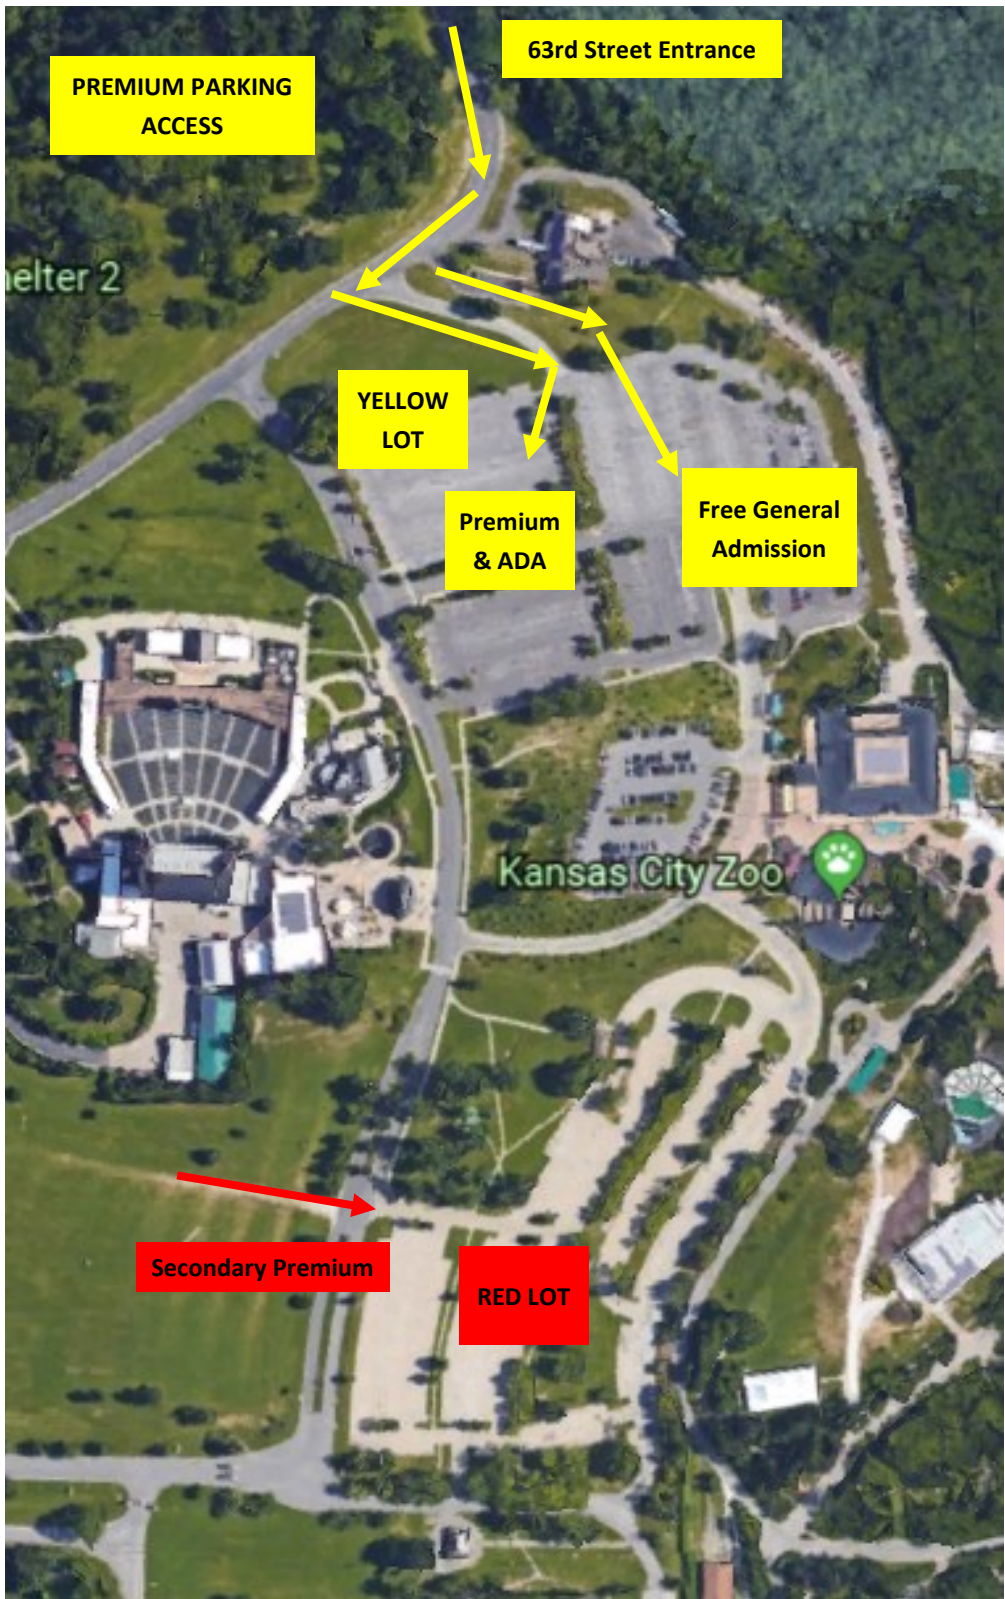

2024 Parking Map

63RD STREET ENTRANCE

Blue Lot—160 spaces/6 ADA/5 EV
Yellow Lot—848 spaces/120 ADA/6EV
Red Lot—652 spaces/13 ADA/6 EV

PREMIUM PARKING ACCESS

63rd Street Entrance

YELLOW LOT

Premium & ADA

Free General Admission

Shelter 2

Kansas City Zoo

Secondary Premium

RED LOT