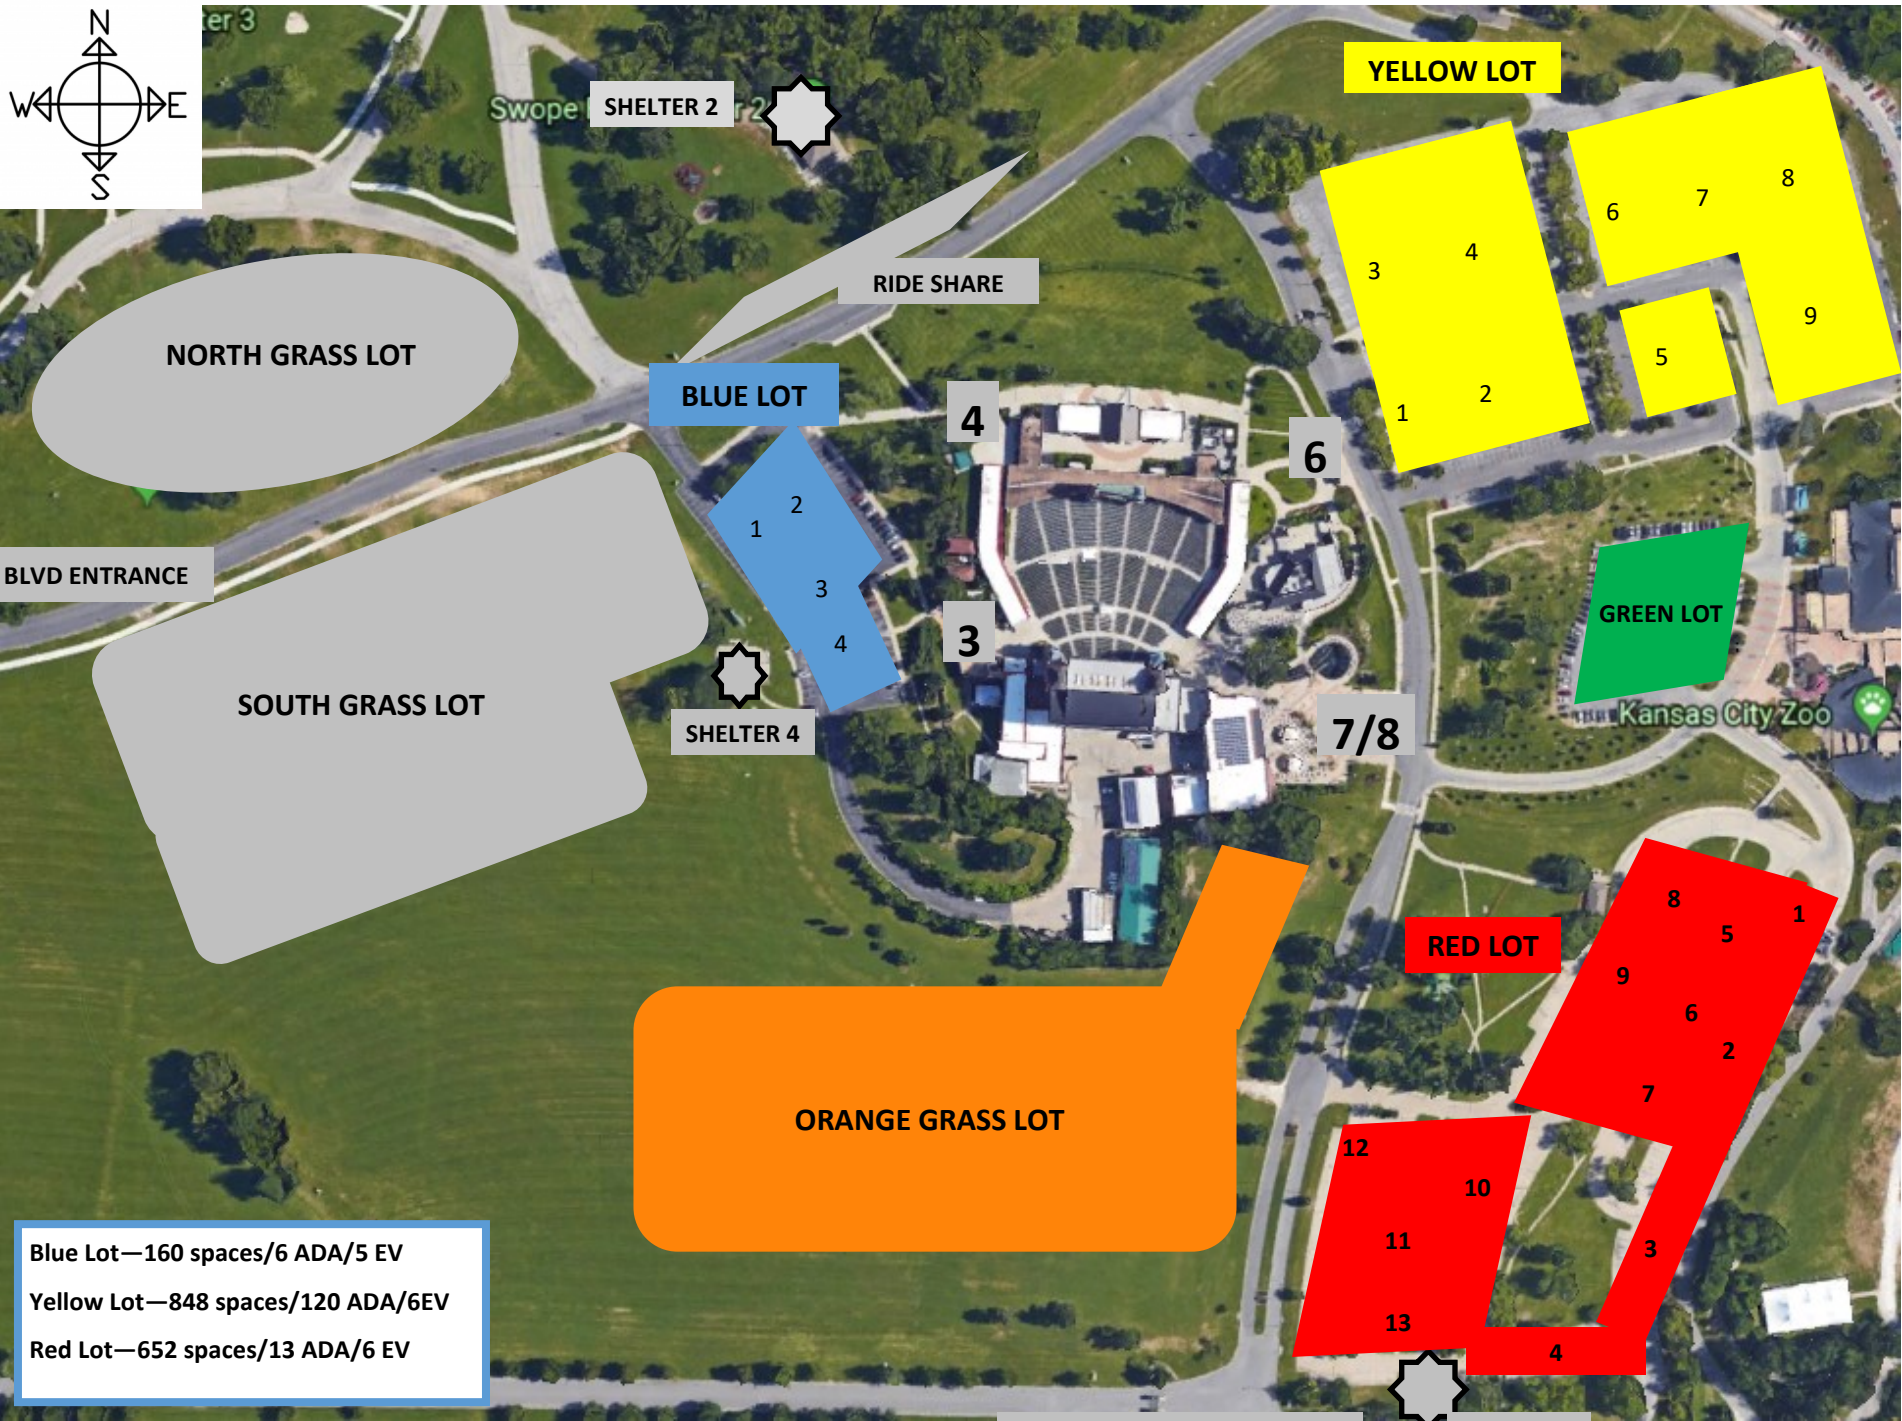

2024 Parking Map

63RD STREET ENTRANCE

Blue Lot—160 spaces/6 ADA/5 EV
Yellow Lot—848 spaces/120 ADA/6EV
Red Lot—652 spaces/13 ADA/6 EV

PREMIUM PARKING ACCESS

63rd Street Entrance

YELLOW LOT

Premium & ADA

Free General Admission

Shelter 2

Kansas City Zoo

Secondary Premium

RED LOT