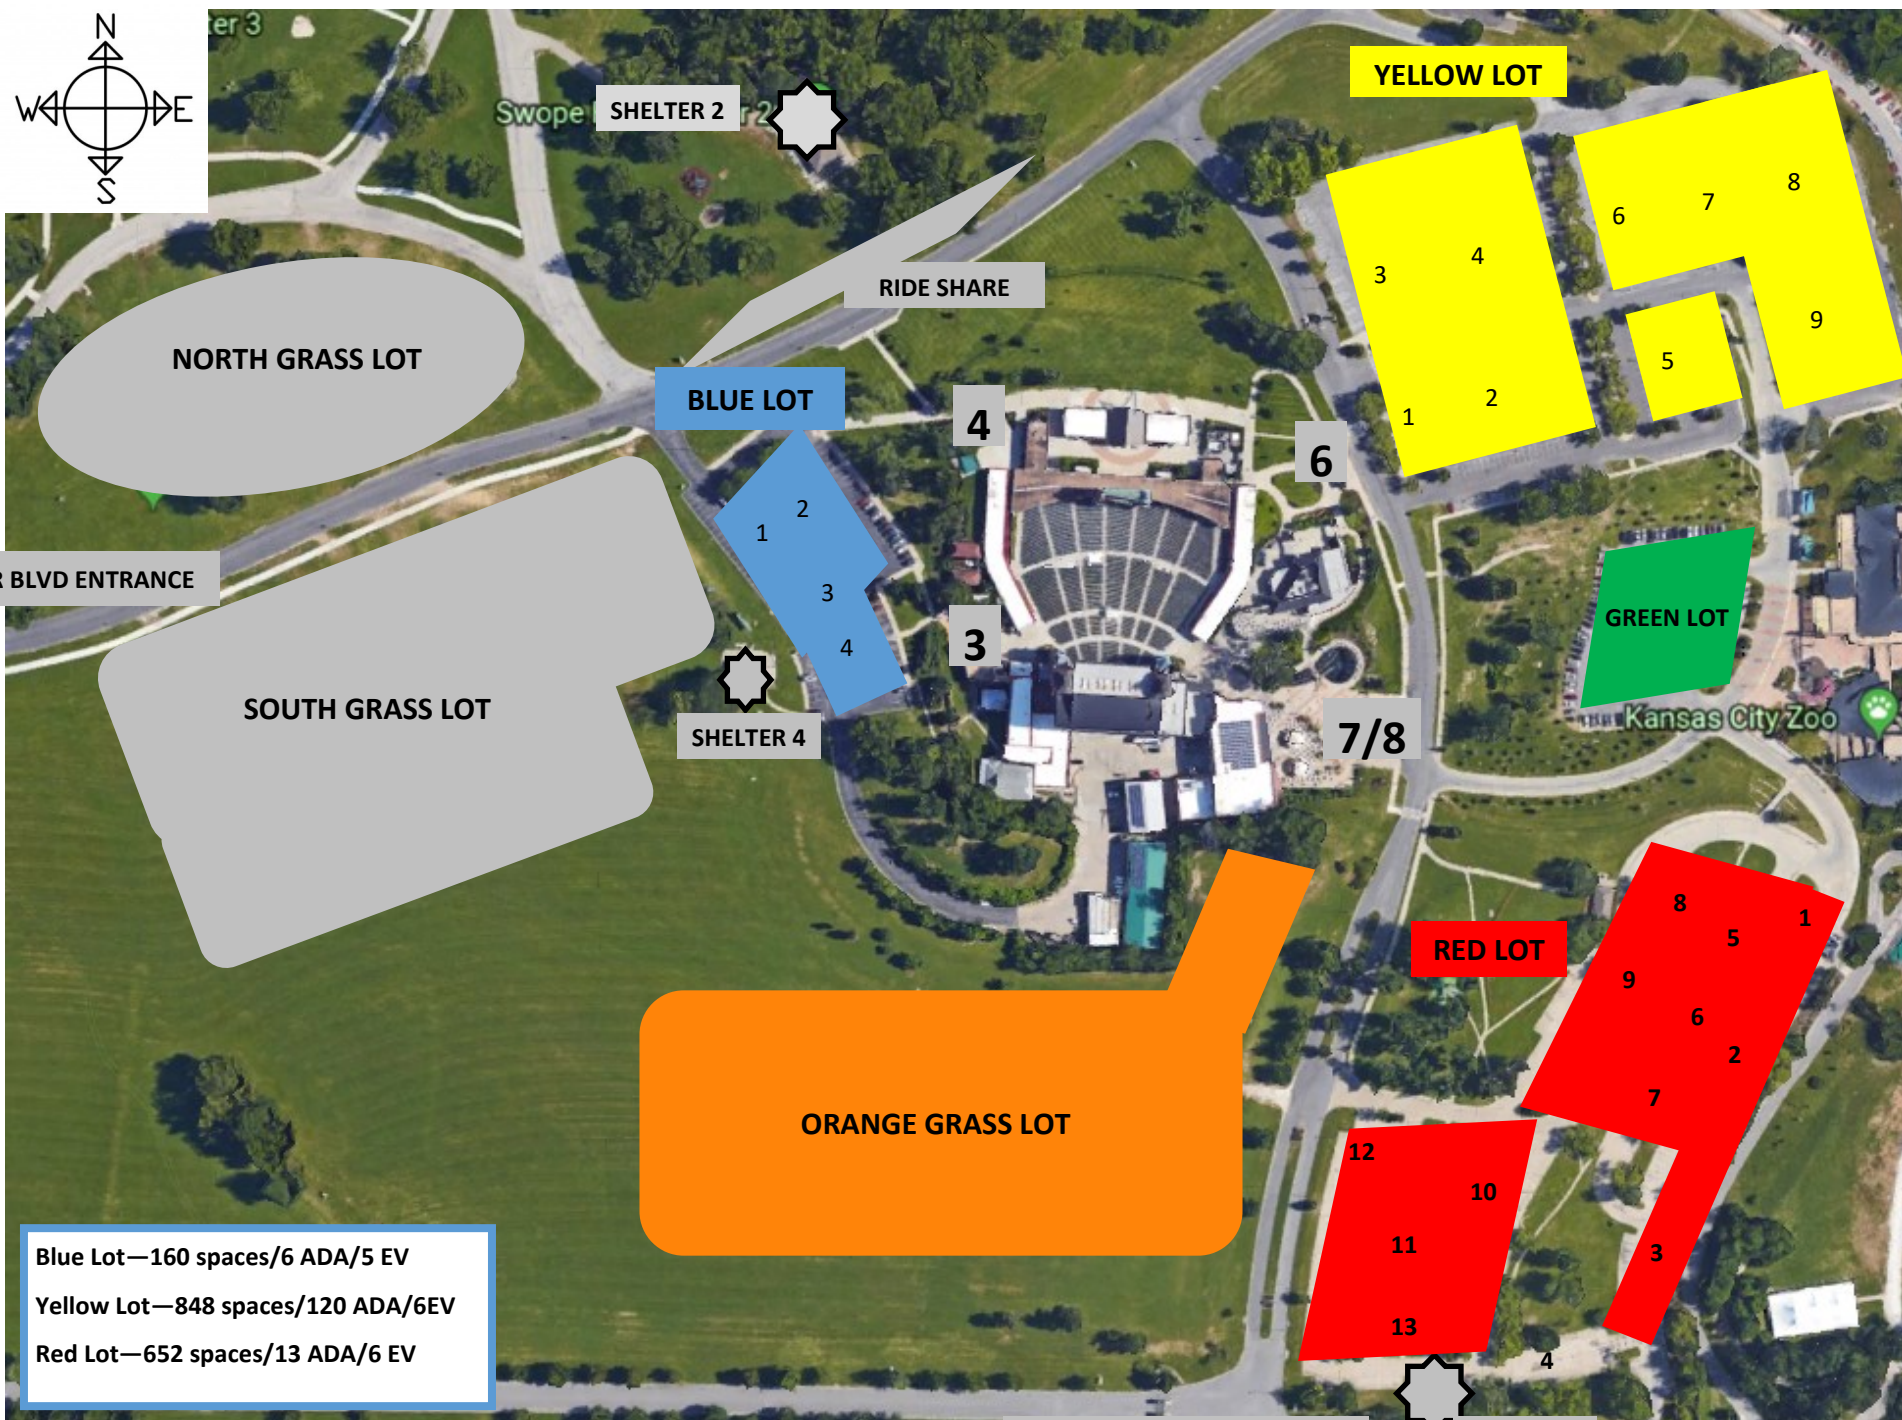

2024 Parking Map

63RD STREET ENTRANCE

NORTH GRASS LOT

SOUTH GRASS LOT

BLUE LOT

YELLOW LOT

GREEN LOT

RED LOT

ORANGE GRASS LOT

Blue Lot—160 spaces/6 ADA/5 EV
Yellow Lot—848 spaces/120 ADA/6EV
Red Lot—652 spaces/13 ADA/6 EV

SHELTER 2

SHELTER 4

SHELTER 5

RIDE SHARE

MEYER BLVD ENTRANCE

ELMWOOD ENTRANCE

13

Swope

er 3

Kansas City Zoo

PREMIUM PARKING ACCESS

63rd Street Entrance

YELLOW LOT

Premium & ADA

Free General Admission

Shelter 2

Kansas City Zoo

Secondary Premium

RED LOT