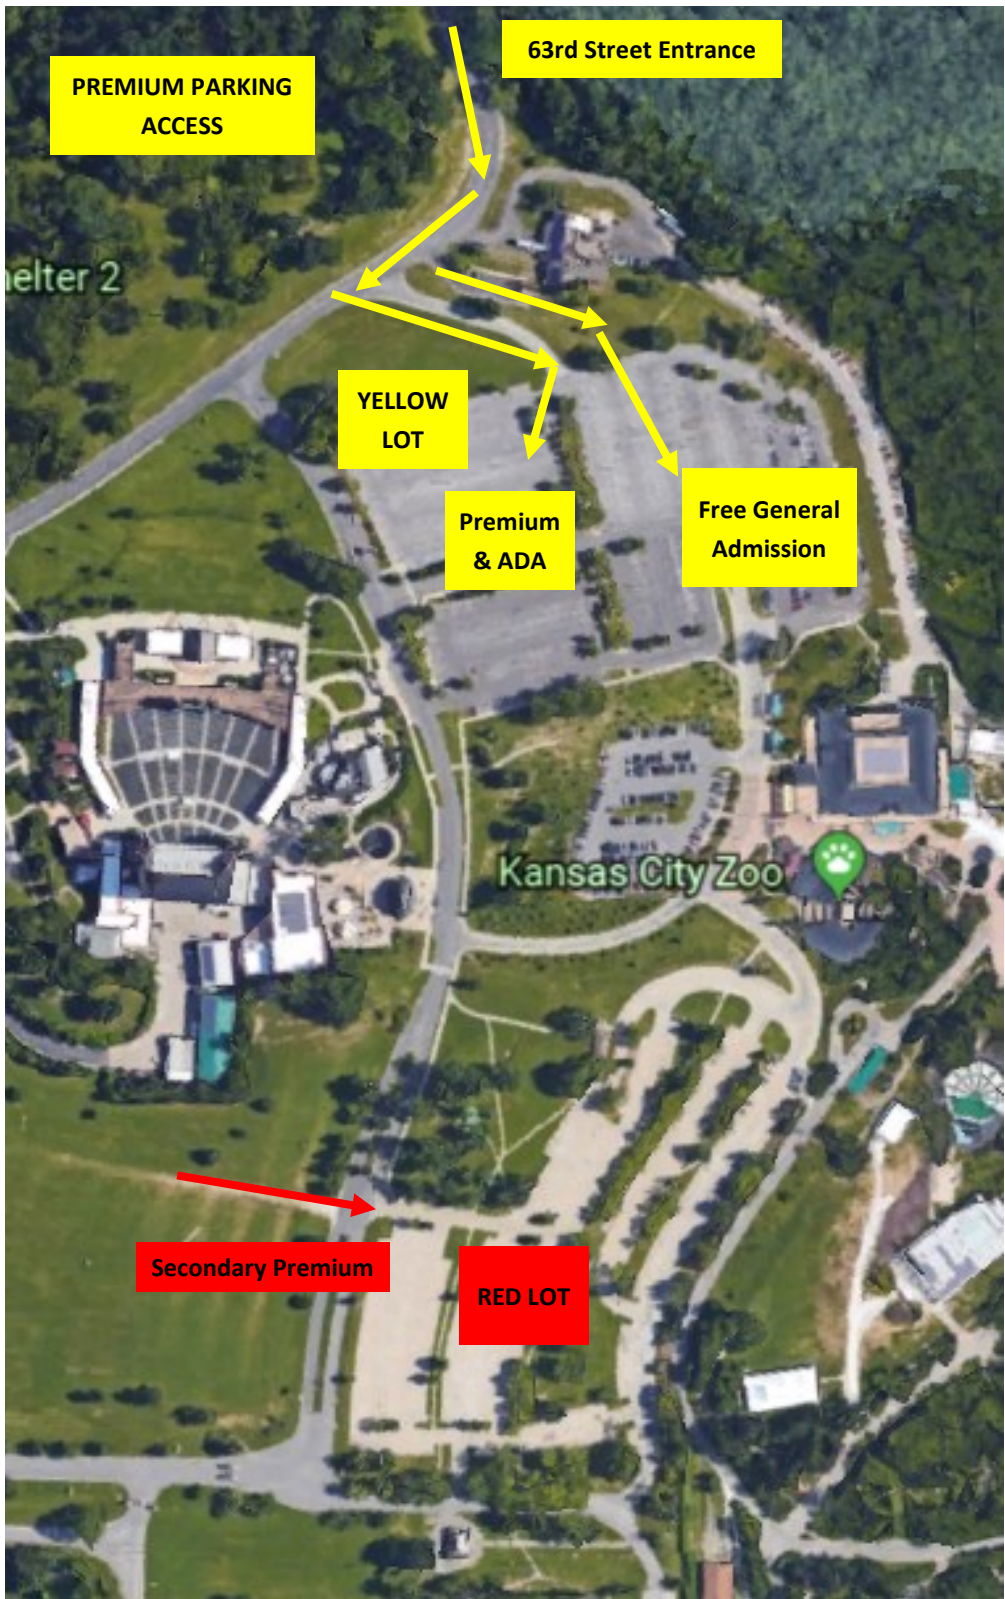

1

9

6

2

7

3

10

11

13

Swope

er 3

Kansas City Zoo

PREMIUM PARKING ACCESS

63rd Street Entrance

YELLOW LOT

Premium & ADA